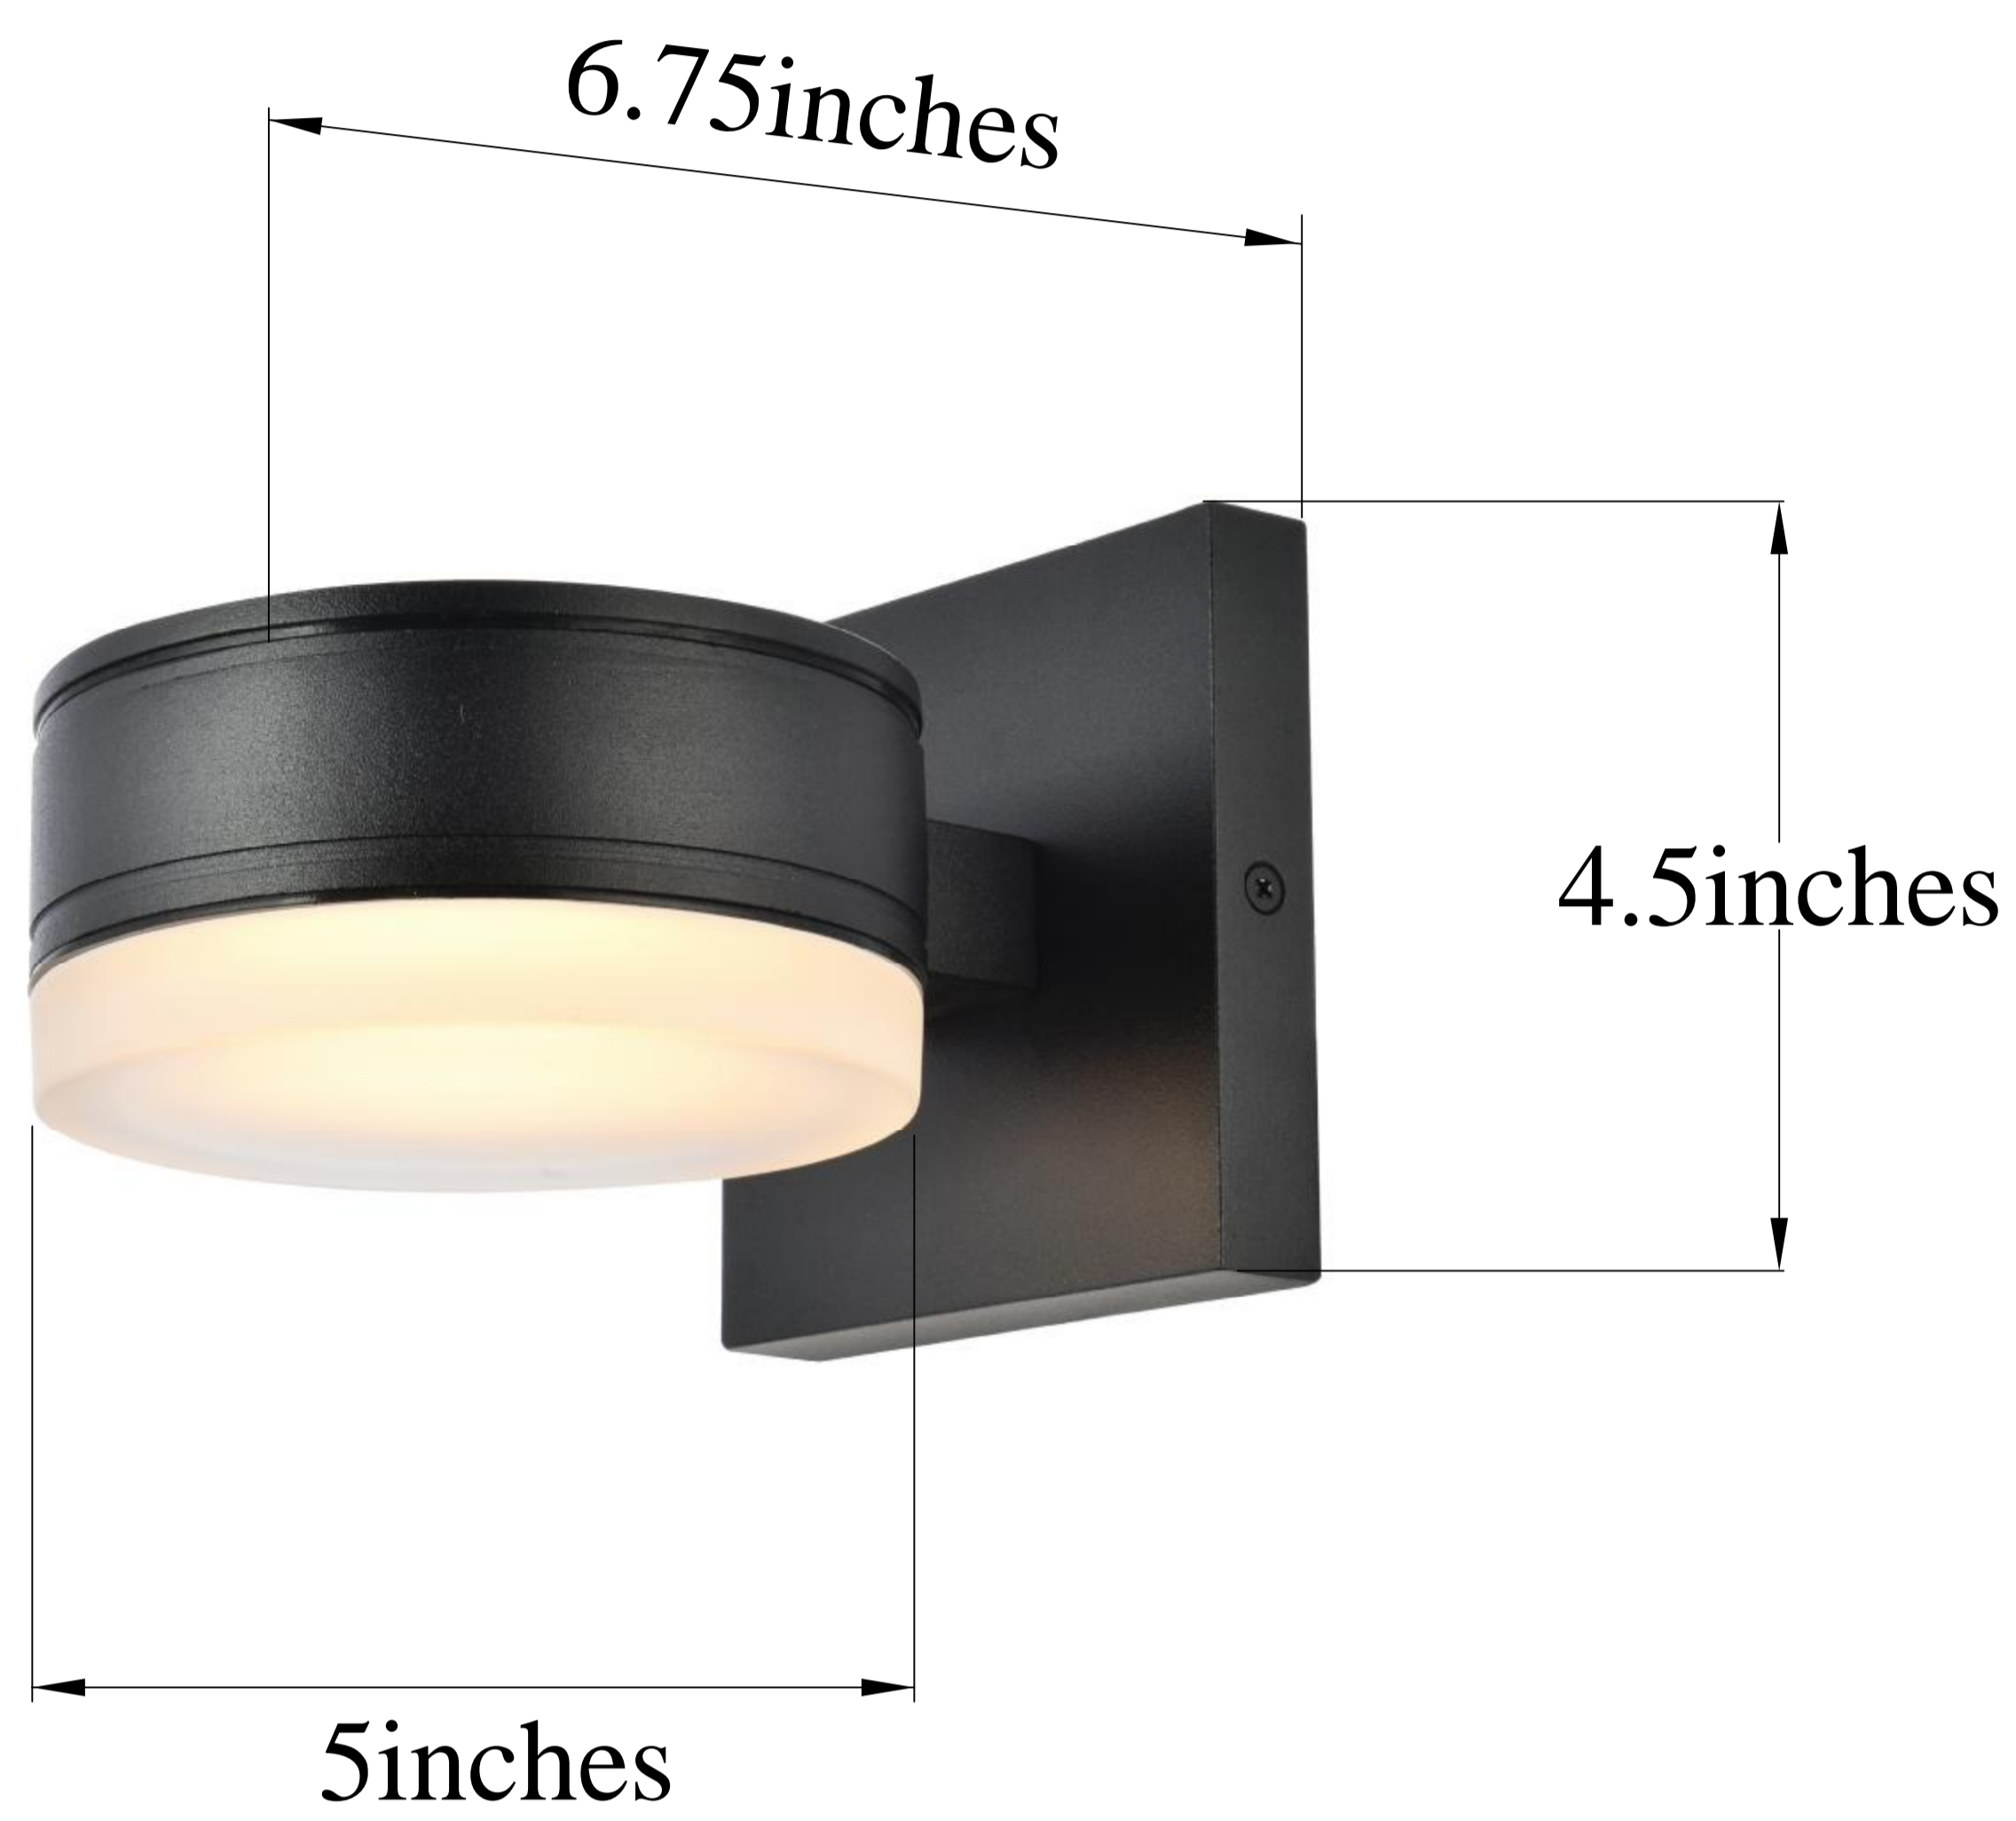

PRODUCT SPECIFICATION SHEET

1-Light Black Wall Sconce

Black
Item No:LDOD4013BK

Silver
Item No:LDOD4013S

White
Item No:LDOD4013WH

Available Finishes

Dimensions

Back Plate Size(in)	4.5"x4.5"x0.79"
Chain/Rod Length	N/A
Width	5"
Extension	6.75"
Height	4.5"
Maximum Height	N/A

Specifications

Finish	3 Finishes
Material	Aluminum& Glass
Glass Color	Frosted
Type	Wall Sconce
Hanging Device	N/A
Voltage	110-125V
Dimmable	YES
Warranty	2 Year Limited
Shipment Type	Small Parcel

Bulb / Socket

Socket Type	LED
Number of Lights	1
Wattage/Bulb	8W
Included	YES

Installation

Indoor/Outdoor	Outdoor
Dry/Wet/Damp	Wet
Weight	2.3LBS
Wire Length	8"
Safety Rating	N/A